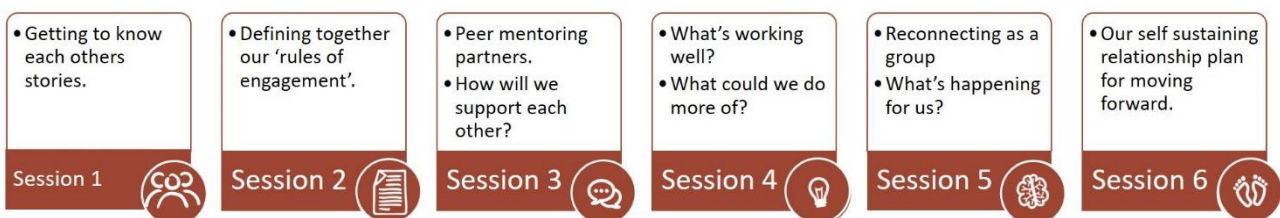

Connecting Across the Land is a flexible program tailored with the participants. The content will be iteratively designed following one on one conversations between each of the participants and the facilitator, Eileen Heywood.

Through participation in this peer learning circle you will:

- Build your confidence, skills and practical experience in peer mentoring
- Establish ongoing relationships that extend beyond the life of the program and increase professional connectedness and sustainability
- Enhance your skills in using a range of platforms and tools to enable ongoing professional connections

Would you like greater access to support, debriefing and supportive listening?

Would you find it helpful to build authentic connections with like-minded others in the sector outside of your community?

Would you find it supportive to have a flexible group and process that enabled this for you?

Yes? Connecting Across the Land is for you!

What's involved?

Peer conversations and groups including 19 Aug, 2 Sept, 30 Sept, 28 Oct, 25 Nov, 9 Dec.

Register to participate

To register please go to www.workupqld.org.au and for more information contact Christine at WorkUP Queensland on 0400 999 184 or at Christine@healingfoundation.org.au.

Curious? **Join our information session on 30th July** or register here <https://workupqld.org.au/whats-on/>

We would love to have you join us – you don't have to fly solo!

GROW THE WORKFORCE

RETAIN THE WORKFORCE

DEVELOP THE WORKFORCE

SUPPORT THE WORKFORCE

CONNECT THE WORKFORCE

SUSTAIN SERVICES